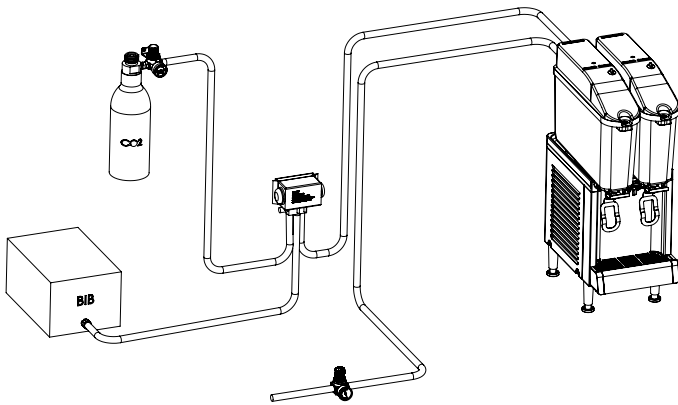

- **Increased Visual Appeal** – always available, increasing sales
- **Enhanced Accuracy and Consistency** – automatically adds the perfect amount of water and syrup every time
- **Reduced Labor** – keeps staff focused on customers
- **Minimizes Training** – simple set-up and operation
- **Reduced Downtime** – manual re-filling is time-consuming
- **Increased Food Safety** – minimal exposure to product
- **Seamless Integration** – update existing equipment or your entire system
- **Waste Reduction** – prevents loss from incorrectly mixed product
- **Versatile** – perfect for BIB or in-house syrup programs

**Crathco Autofill Lid
Reduces Labor and Redirects
Staff to Customers**

HERE'S HOW AUTOFILL WORKS

Parts included: 1 water regulator, 2 fitting threads: 1/4" tube OD. 3/8", 1 pressure gauge

- Automatically senses drink volume through integrated lid sensor.
- When level falls below the probe, fill tube automatically refills the bowl with the perfect blend of BIB syrup and water.
- Post Mix process mixes beverage syrup in the bowl.
- "Sold Out" switch alerts operator (by red indicator lights) syrup is low or water connection needs attention.
- Beverage syrup ratio can be set to specific needs. Controlled by gas pressure.
- Integrated LED light improves product display.
- Optional gas pump with special model supports for pulpy products.

SPECIFICATIONS

Model	Description	Electrical	Product Dimensions H x W x D	Shipping Dimensions H x W x D	Product Wt.	Shipping Wt.
LV606096	Autofill Simplicity AFS-29-16	120V 60hz 1ph 3A	17.8" x 6.7" x 4.8"	20.28" x 16.1" x 9.57"	7.4 lbs	16.5 lbs

Water Supply: Min 30psi/Max 120psi • CO₂: Max 60psi • Low Pressure Cut-Off: >5psi
Compatible with Simplicity Bubbler Models CS-2E-16 and CS-4E-16

*Includes Water Level Probe

Part of

Electrolux
Professional
Group