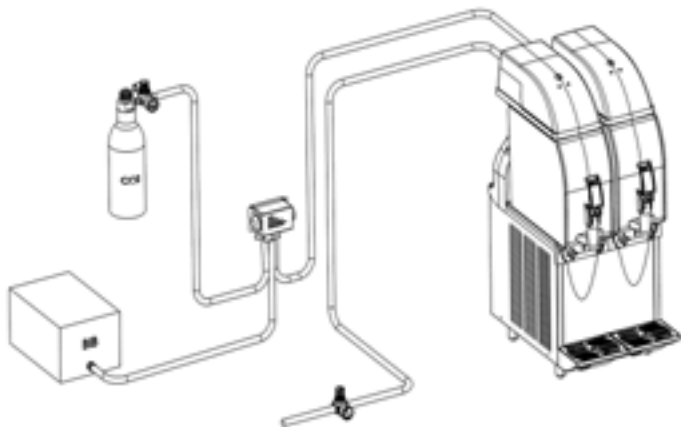

## Streamline Beverage Operations

Replace your current I-PRO lid with Crathco's Autofill Lid System. Your frozen offerings will always be fresh and available, enticing customers all day long.

- **Increased Visual Appeal** – always available, increasing sales
- **Enhanced Accuracy and Consistency** – automatically adds the perfect amount of water and syrup every time
- **Reduced Labor** – keeps staff focused on customers
- **Minimizes Training** – simple set-up and operation
- **Reduced Downtime** – manual re-filling is time-consuming
- **Increased Food Safety** – minimal exposure to product
- **Seamless Integration** – update existing equipment or your entire system
- **Waste Reduction** – prevents loss from incorrectly mixed product
- **Versatile** – perfect for BIB or in-house syrup programs

**Crathco Autofill Lid  
Puts a Lid on Labor**

### HERE'S HOW AUTOFILL WORKS

*Parts included: 1 water regulator, 2 fitting threads: 1/4" tube OD. 3/8", 1 pressure gauge*

- Automatically senses drink volume through integrated lid sensor.
- When level falls below the probe, fill tube automatically refills the bowl with the perfect blend of BIB syrup and water.
- Post Mix process mixes beverage syrup in the bowl.
- "Sold Out" switch alerts operator (by red indicator lights) syrup is low or water connection needs attention.
- Beverage syrup ratio can be set to specific needs. Controlled by gas pressure.
- Integrated LED light improves product display.
- Optional gas pump with special model supports for pulpy products.